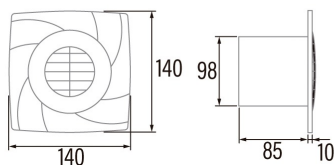

GENERAL INFORMATION

EAN/UPC	8422248047906
Subfamily	Axial

General features

Motor type	AC/SHADED POLE
Motor model	SP5812
Motor power (W)	15
Lighting technology	N/A
Light quantity	N/A
Filter type	N/A
Number of layers	N/A
Control description	Potentiometer
Power levels	N/A
Timer	-
Hygro timer	-
Electronic filter saturation indicator	-
Dimmable lighting	-

Installation

Width (mm)	150
Height (mm)	150
Depth (mm)	42
Total minimum height (mm)	2300
Outlet diameter (mm)	100
Maximum pressure (Pa)	25
Anti-return flap included	-
Easy installation system	No

Power connection

Nominal voltage (V)	220-240
Nominal frequency (Hz)	50/60
Nominal input power (W)	15
Electric shock protection	Class II
Plug type	No plug

Accessories

Fixed grill	1910200
Overpressure relief valve	1910300
Window kit	1910000

Power and water connection

Nominal voltage (V)	220-240
Nominal frequency (Hz)	50/60
Nominal input power (W)	15
Electric shock protection	Class II
Plug type	No plug