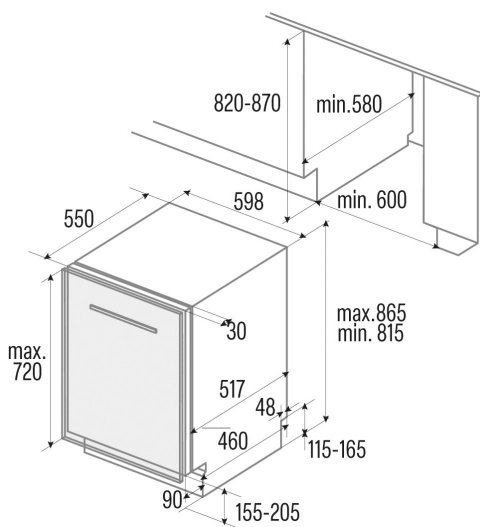

LVI 62014

Cod. 07200078

EAN 8422248351379

GENERAL INFORMATION

EAN/UPC	8422248351379
Subfamily	Built-in

Power connection

Nominal voltage (V)	220-240
Nominal frequency (Hz)	50
Nominal input power (W)	1760
Electric shock protection	Class II
Power cord length (m)	1500
Plug type	Type F

Product sheet according to EU Regulation 2019/2022 - 2019/2017

Default placement settings	14
Energy efficiency class	D
Noise level [dBA]	47
Installation type	Built-in

Control panel

Control type	Soft Touch Buttons
Display	LED
Salt control indicator	√
Rinse aid control indicator	√
Start delay	3-6-9h
Remaining time indicator	√
Start/Pause	√

Power and water connection

Nominal voltage (V)	220-240
Nominal frequency (Hz)	50
Nominal input power (W)	1760
Electric shock protection	Class II
Power cord length (m)	1500
Plug type	Type F
Inlet water hose length (m)	1500
Drainage water hose length (m)	1400

Installation

Width (mm)	598
Min. height (mm)	815
Depth (mm)	550
Adjustable height	√
Built-in width (mm)	600
Inner height (mm)	820
Built-in depth (mm)	580
Maximum door height (mm)	720
Sliding door	-