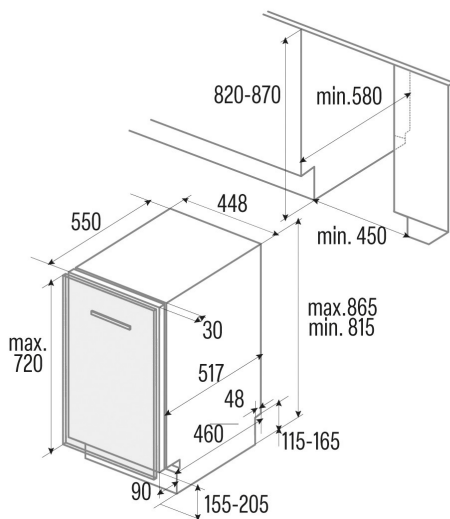

LVI 48010

Cod. **07200080**

EAN **8422248351393**

GENERAL INFORMATION

EAN/UPC	8422248351393
Subfamily	Built-in

Power connection

Nominal voltage (V)	220-230
Nominal frequency (Hz)	50
Nominal input power (W)	1760
Power cord length (m)	1500
Plug type	Type C

Product sheet according to EU Regulation 2019/2022 - 2019/2017

Default placement settings	14
Energy efficiency class	D
Energy consumption in off mode [W]	0
Noise level [dBA]	47
Installation type	Built-In

Power and water connection

Nominal voltage (V)	220-230
Nominal frequency (Hz)	50
Nominal input power (W)	1760
Power cord length (m)	1500
Plug type	Type C
Inlet water hose length (m)	1500
Drainage water hose length (m)	1400

Installation

Width (mm)	448
Min. height (mm)	815
Depth (mm)	550
Adjustable height	√
Built-in width (mm)	450
Inner height (mm)	820
Built-in depth (mm)	580
Maximum door height (mm)	450