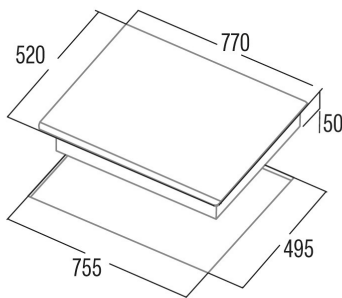

GIGA 750 BK

Cod. **08026001**

EAN **8422248054485**

GENERAL INFORMATION

EAN/UPC	8422248054485
Subfamily	Induction

Product sheet

Number of cooking zones	6
Zone 1: Technology	Induction
Zone 1: Type of zone	Rectangular Flexible
Zone 1: Position	Front Left
Zone 1: Zone diameter (mm)	23,5x19
Zone 1: Power (kW)	2,1
Zone 1: Booster (kW)	3,7
Zone 1: Consumption (Wh / kg)	182,7
Zone 1B: Zone diameter (mm)	N/A
Zone 1C: Zone diameter (mm)	N/A
Zone 2: Technology	Induction
Zone 2: Type of zone	Rectangular Flexible
Zone 2: Position	Rear Left
Zone 2: Zone diameter (mm)	23,5x19
Zone 2: Power (kW)	2,1
Zone 2: Booster (kW)	3,7
Zone 2: Consumption (Wh / kg)	182,7
Zone 2B: Zone diameter (mm)	N/A
Zone 2C: Zone diameter (mm)	N/A
Zone 3: Technology	Induction
Zone 3: Type of zone	Rectangular Flexible
Zone 3: Position	Front Centre
Zone 3: Zone diameter (mm)	23,5x19
Zone 3: Power (kW)	2,1
Zone 3: Booster (kW)	3,7
Zone 3: Consumption (Wh / kg)	182,7
Zone 3B: Zone diameter (mm)	N/A
Zone 3C: Zone diameter (mm)	N/A
Zone 4: Technology	Induction
Zone 4: Type of zone	Rectangular Flexible
Zone 4: Position	Rear Centre
Zone 4: Zone diameter (mm)	23,5x19
Zone 4: Power (kW)	2,1
Zone 4: Booster (kW)	3,7
Zone 4: Consumption (Wh / kg)	182,7
Zone 4B: Zone diameter (mm)	N/A
Zone 4C: Zone diameter (mm)	N/A
Zone 5: Technology	Induction
Zone 5: Type of zone	Rectangular Flexible
Zone 5: Position	Rear Right
Zone 5: Zone diameter (mm)	23,5x19
Zone 5: Power (kW)	2,1
Zone 5: Booster (kW)	3,7
Zone 5: Consumption (Wh / kg)	182,7
Zone 5B: Zone diameter (mm)	N/A
Zone 5C: Zone diameter (mm)	N/A
Zone 6: Technology	Induction
Zone 6: Type of zone	Rectangular Flexible
Zone 6: Position	Front Right
Zone 6: Zone diameter (mm)	23,5x19
Zone 6: Power (kW)	2,1
Zone 6: Booster (kW)	3,7
Zone 6: Consumption (Wh / kg)	182,7
Zone 6B: Zone diameter (mm)	N/A
Zone 6C: Zone diameter (mm)	N/A

Dimensions