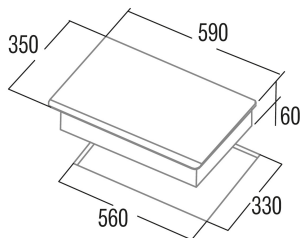

IB2 PLUS BK

Cod. **08027208**

EAN **8422248109420**

GENERAL INFORMATION

EAN/UPC	8422248109420
Subfamily	Induction

Product sheet

Number of cooking zones	2
Zone 1: Technology	Induction
Zone 1: Type of zone	Simple
Zone 1: Position	Right
Zone 1: Zone diameter (mm)	16
Zone 1: Power (kW)	14
Zone 1: Consumption (Wh / kg)	1851
Zone 2: Technology	Induction
Zone 2: Type of zone	Simple
Zone 2: Position	Left
Zone 2: Zone diameter (mm)	21
Zone 2: Power (kW)	23
Zone 2: Booster (kW)	1763
Zone 2: Consumption (Wh / kg)	183

Dimensions

Width (mm)	590
Height (mm)	68
Depth (mm)	350
Built-in width (mm)	560
Built-in height (mm)	320
Built-in depth (mm)	88
Easy installation system	Quick Fix

Finishing

Material	Glass
Bevel	Front

Control