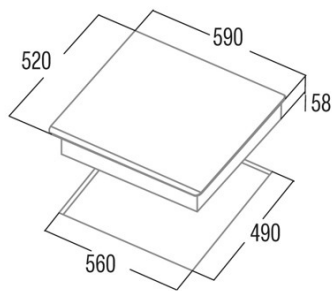

IB 6324E2 BK

Cod. **08063119**

EAN **8422248355704**

GENERAL INFORMATION

EAN/UPC	8422248355704
Subfamily	Induction

Product sheet

Number of cooking zones	4
Zone 1: Technology	Induction
Zone 1: Type of zone	Simple
Zone 1: Position	Rear Right
Zone 1: Zone diameter (mm)	18
Zone 1: Power (kW)	18
Zone 1: Booster (kW)	23
Zone 1: Consumption (Wh / kg)	1718
Zone 2: Technology	Induction
Zone 2: Type of zone	Simple
Zone 2: Position	Front Right
Zone 2: Zone diameter (mm)	16
Zone 2: Power (kW)	12
Zone 2: Booster (kW)	15
Zone 2: Consumption (Wh / kg)	1912
Zone 3: Technology	Induction
Zone 3: Type of zone	Simple
Zone 3: Position	Rear Left
Zone 3: Zone diameter (mm)	16
Zone 3: Power (kW)	12
Zone 3: Booster (kW)	15
Zone 3: Consumption (Wh / kg)	170
Zone 4: Technology	Induction
Zone 4: Type of zone	Simple
Zone 4: Position	Front Left
Zone 4: Zone diameter (mm)	21
Zone 4: Power (kW)	18
Zone 4: Booster (kW)	23
Zone 4: Consumption (Wh / kg)	1741

Dimensions

Width (mm)	590
Height (mm)	58
Depth (mm)	520
Built-in width (mm)	54
Built-in depth (mm)	49
Easy installation system	No

Finishing

Material	Glass
Bevel	Front
Frame	No
Cooking supports	N/A

Control

Control type	Touch control
Control position	Front Centre
Independent zone control	-
Hidden control	-
Power levels	9 + Booster
Knob type	N/A
Cooking time programming	√
Power management	√
Connectivity	No
Autoignition	No

Safety