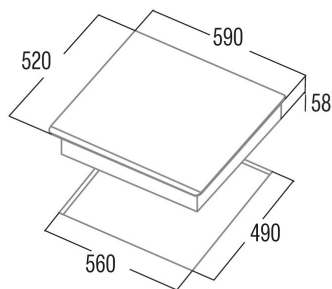

INSB 6003E2 BK

Cod. **08063122**

EAN **8422248355735**

GENERAL INFORMATION

EAN/UPC	8422248355735
Subfamily	Induction

Product sheet

Number of cooking zones	3
Zone 1: Technology	Induction
Zone 1: Type of zone	Simple
Zone 1: Position	Right
Zone 1: Zone diameter (mm)	28
Zone 1: Power (kW)	23
Zone 1: Booster (kW)	3
Zone 1: Consumption (Wh / kg)	1897
Zone 2: Technology	Induction
Zone 2: Type of zone	Simple
Zone 2: Position	Rear Left
Zone 2: Zone diameter (mm)	16
Zone 2: Power (kW)	12
Zone 2: Booster (kW)	15
Zone 2: Consumption (Wh / kg)	170
Zone 3: Technology	Induction
Zone 3: Type of zone	Simple
Zone 3: Position	Front Left
Zone 3: Zone diameter (mm)	21
Zone 3: Power (kW)	23
Zone 3: Booster (kW)	3
Zone 3: Consumption (Wh / kg)	1776