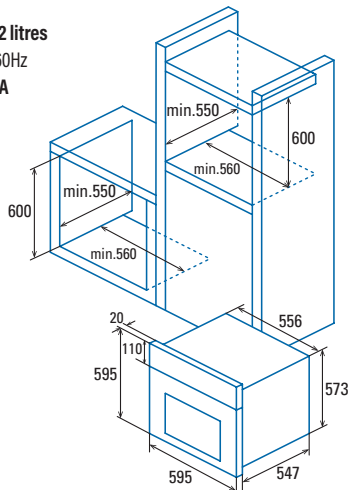

Code	07001005
EAN	8422248095587
Model	MDS 7208 WH
Type	Multifunction Turbo
Product fiche according to EU 65/2014 y EU 66/2014	
Energy efficiency index (IEE)	95
Energy efficiency Class	A
Energy consumption in conventional mode [kWh/cycle]	0,85
Energy consumption in fan-forced mode [kWh/cycle]	0,81
Number of cavities	1
Heat source	Electricity
Mass of the appliance [Kg]	26,9
Cavity volume (L)	72
Dimensions	
Width [mm]	595
Height [mm]	595
Depth [mm]	547
Cavity width [mm]	476
Cavity height [mm]	372
Cavity depth [mm]	407
Characteristics	
Finishing	White glass
Soft Door closing	Yes
Tray levels	5
Convection Fan	Yes
Number of light bulbs	1
Controls	
Control type	Touch with push-pull knobs
Screen Technology	White LCD
Cooking programmer start/stop	Yes
Cooking programmer stop	-
Minute minder	-
Working pilot light	Yes
Thermostat pilot light	Yes
Min. temperature [°C]	50
Max. Temperature [°C]	250
Cleaning	
Enamel	Non-stick black
Cavity type	Flat
Inner glass	Removable
AquaSmart Cleaning	Manual
Number of programmes	8
Fast preheat	Manual
Inner light	No
Safety	
Safety lock	Yes
Number of door glasses	3
Cooling fan	Yes
Security Thermostat	Yes
Electrical connection	
Grill power [W]	1200 + 1400
Bottom heating element power [W]	1100
Back heating element power [W]	1600
Total rated Power [W]	2650
Nominal voltage [V] / Mains frequency [Hz]	220-240 / 50/60
Light power [W]	15
Plug	No
Accessories	
Side racks	1
Grill	1
Shallow tray	1
Deep tray	1
Sliding rails	1
Turnspit	-
Pizza Stone (optional)	-
Gas connection hose	-