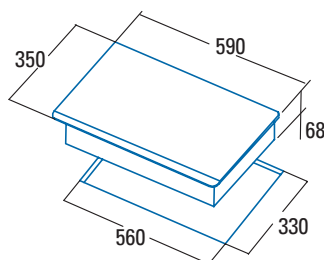

IB 2 PLUS BK

IB 2 PLUS BK

Cod. **08027203** EAN **8422248055864**

2 cooking areas:

Right: 1 area of $\varnothing 180$ mm of 1.4kW

Left: 1 area **with Booster function** of $\varnothing 220$ mm of 2.3kW (max. 3kW)

- Touch Control with acoustic warning
- 9 adjustable power levels + Booster
- Timer function for each area
- Countdown alarm
- Automatic pan detection
- Safety lock
- Residual heat indicator
- Automatic safety switch-off
- Frontal bevel**
- 59 cm wide**
- Total power 3.7kW**