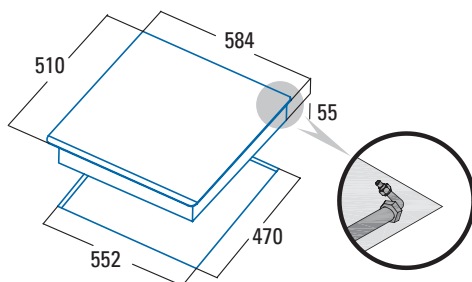

RCI 631 BK

RCI 631 BK

Cod. **08028403** EAN **8422248055024**

- 4 gas burners:**
 - Rear Left: 1 **triple ring** of 3.5kW
 - Front Left: 1 semi-fast of 1.75kW
 - Rear Right: 1 semi-fast of 1.75kW
 - Front Right: 1 auxiliary of 1kW
- One hand automatic ignition
- Flame failure gas cut off safety system
- Cast iron** Grills/burners
- Suitable for **city gas**
- Gas inlet position: rear right
- LPG nozzles included in the box
- 58 cm** wide
- Total power 8kW**

Code	08028403
EAN	8422248058674
Model	RCI 631 BK
Type (Glass /St.Steel /Enamelled)	Glass
Product fiche	
Suitable for City Gas	√
Suitable for LPG	-
Number of burners	4
Triple ring power [kW]	3,5
Fast power [kW]	
Semi-fast power [kW]	1,75
Semi-fast power [kW]	1,75
Auxilliar power [kW]	1
Dimensions	
Appliance width [mm]	584
Appliance depth [mm]	510
Appliance height [mm]	55
Built-in width [mm]	452
Built-in depth [mm]	470
Anchor system	Fixation brackets
Characteristics	
Plug-in autoignition	√
Enamelled Grills/Burners	-
Cast Iron Grills/Burners	√
Security	
Safety valve	√
Electrical Connection	
Nominal voltage (V)	220-240
Mains frequency (Hz)	50-60
Product power (kW)	8
Accessories	
"LPG butane/natural kit conversor (included)"	√