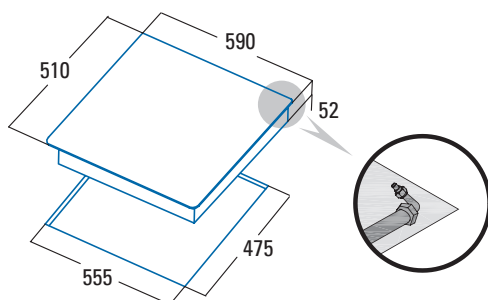

## CI 631 BK

CI 631 BK

Cod. **08041412** EAN **8422248058681**

- 4 gas burners:**
  - Rear Left: 1 semi-fast of 1.75kW
  - Front Left: 1 **triple ring** of 3.5kW
  - Rear Right: 1 semi-fast of 1.75kW
  - Front Right: 1 auxiliary of 1kW
- One hand automatic ignition
- Flame failure gas cut off safety system
- Enamelled** Grills/burners
- Suitable for **city gas**
- Gas inlet position: rear right
- LPG nozzles included in the box
- 59 cm** wide
- Total power 8kW**

<b>Code</b>	08041412
<b>EAN</b>	8422248058681
<b>Model</b>	CI 631 BK A/A
<b>Type (Glass /St.Steel /Enamelled)</b>	Glass
<b>Product fiche</b>	
Suitable for City Gas	√
Suitable for LPG	-
Number of burners	4
Triple ring power [kW]	3,5
Fast power [kW]	
Semi-fast power [kW]	1,75
Semi-fast power [kW]	1,75
Auxiliar power [kW]	1
<b>Dimensions</b>	
Appliance width [mm]	590
Appliance depth [mm]	510
Appliance height [mm]	52
Built-in width [mm]	555
Built-in depth [mm]	475
Anchor system	Fixation brackets
<b>Characteristics</b>	
Plug-in autoignition	√
Enamelled Grills/Burners	√
Cast Iron Grills/Burners	-
<b>Security</b>	
Safety valve	√
<b>Electrical Connection</b>	
Nominal voltage (V)	220-240
Mains frequency (Hz)	50-60
Product power (kW)	8
<b>Accessories</b>	
"LPG butane/natural kit conversor (included)"	√