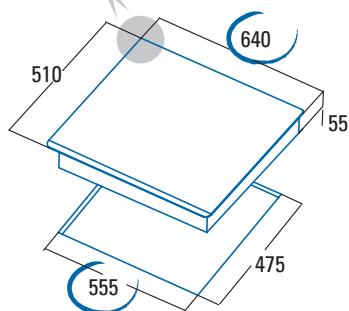

LCI 6031 BK

Same built in size,
wider surface!

LCI 6031 BK
Cod. **08041500** EAN **8422248072724**

- 4 gas burners:**
Rear: 1 fast of 3kW
Front: 1 semi-fast of 1.75kW
Right: 1 **triple ring** of 3.5kW
Left: 1 auxiliary of 1kW
- One hand automatic ignition
- Flame failure gas cut off safety system
- Cast iron** Grills/burners
- Suitable for **city gas**
- Gas inlet position: rear left
- LPG nozzles included in the box
- 64cm** wide with 60cm built in cut out
- Total Power **9,25kW**

Code	08041500
EAN	8422248072724
Model	LCI 6031 BK
Type (Glass /St.Steel /Enamelled)	Glass
Product fiche	
Suitable for City Gas	√
Suitable for LPG	-
Number of burners	4
Triple ring power [kW]	3,5
Fast power [kW]	3
Semi-fast power [kW]	1,75
Semi-fast power [kW]	
Auxilliar power [kW]	1
Dimensions	
Appliance width [mm]	640
Appliance depth [mm]	500
Appliance height [mm]	55
Built-in width [mm]	555
Built-in depth [mm]	475
Anchor system	Fixation brackets
Characteristics	
Plug-in autoignition	√
Enamelled Grills/Burners	-
Cast Iron Grills/Burners	√
Security	
Safety valve	√
Electrical Connection	
Nominal voltage (V)	220-240
Mains frequency (Hz)	50-60
Product power (kW)	9,25
Accessories	
"LPG butane/natural kit conversor (included)"	√