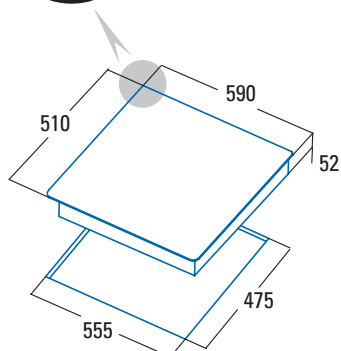

CCI 6031 BK

CCI 6031 BK

Cod. **08041501** EAN **8422248073691**

- 4 gas burners:**
 - Rear Left: 1 semi-fast of 1.75kW
 - Front Left: 1 **triple ring** of 3.5kW
 - Rear Right: 1 semi-fast of 1.75kW
 - Front Right: 1 auxiliary of 1kW
- One hand automatic ignition
- Flame failure gas cut off safety system
- Cast iron** Grills/burners
- Suitable for **city gas**
- Gas inlet position: rear left
- LPG nozzles included in the box
- 59 cm** wide
- Total power 8kW**

Code	08041501
EAN	8422248073691
Model	CCI 6031 BK
Type (Glass /St.Steel /Enamelled)	Glass
Product fiche	
Suitable for City Gas	√
Suitable for LPG	-
Number of burners	4
Triple ring power [kW]	3,5
Fast power [kW]	
Semi-fast power [kW]	1,75
Semi-fast power [kW]	1,75
Auxilliar power [kW]	1
Dimensions	
Appliance width [mm]	590
Appliance depth [mm]	510
Appliance height [mm]	52
Built-in width [mm]	555
Built-in depth [mm]	475
Anchor system	Fixation brackets
Characteristics	
Plug-in autoignition	√
Enamelled Grills/Burners	-
Cast Iron Grills/Burners	√
Security	
Safety valve	√
Electrical Connection	
Nominal voltage (V)	220-240
Mains frequency (Hz)	50-60
Product power (kW)	8
Accessories	
"LPG butane/natural kit conversor (included)"	√