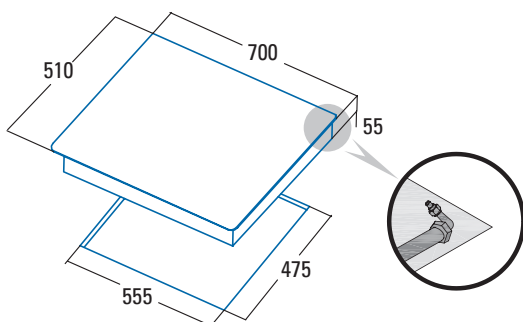

L 7005 CI

L 7005 CI

Cod. **08046410** EAN **8422248081962**

5 gas burners:

- Rear Left: 1 auxiliary of 1kW
- Front Left: 1 semi-fast of 1,75kW
- Center: 1 **triple ring** of 3,5kW
- Rear Right: 1 fast of 3kW
- Front Right: 1 semi-fast of 1,75kW

- One hand automatic ignition
- Flame failure gas cut off safety system
- Cast iron** Grills/burners
- Suitable for **city gas**
- Gas inlet position: rear right
- LPG nozzles included in the box
- 70cm** wide with 60cm built in cut out
- Total Power **11KW**

Code	08046410
EAN	8422248081962
Model	L-7005 CI
Type (Glass /St.Steel /Enamelled)	Glass
Product fiche	
Suitable for City Gas	√
Suitable for LPG	-
Number of burners	5
Triple ring power [kW]	3,5
Fast power [kW]	3
Semi-fast power [kW]	1,75
Semi-fast power [kW]	1,75
Auxilliar power [kW]	1
Dimensions	
Appliance width [mm]	700
Appliance depth [mm]	510
Appliance height [mm]	55
Built-in width [mm]	552
Built-in depth [mm]	470
Anchor system	Fixation brackets
Characteristics	
Plug-in autoignition	√
Enamelled Grills/Burners	-
Cast Iron Grills/Burners	√
Security	
Safety valve	√
Electrical Connection	
Nominal voltage (V)	220-240
Mains frequency (Hz)	50-60
Product power (kW)	11
Accessories	
"LPG butane/natural kit conversor (included)"	√