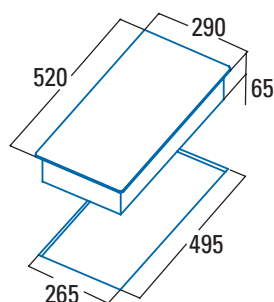

TD 3002 BK

Cod. **08060405** EAN **8422248109444**

2 High Light cooking areas:

Front: 1 area of $\phi 155$ mm of 1.2kW

Rear: 1 **double area** of $\phi 190/120$ mm of 1.8/900kW

- Touch Control with acoustic warning
- 9 adjustable power levels
- Safety lock
- Residual heat indicator
- Automatic safety switch-off
- 30 cm wide
- Total power 3kW

Code	08060405
EAN	8422248109444
Model	TD 3002 BK
Type	Radiant
Product fiche	
Cooking zones	2
Right front zone: Diameter (mm)	-
Right front zone: Power (kW)	-
Right front zone: Booster (kW)	-
Right front zone: Consumption (Wh/kg)	-
Right rear zone: Diameter (mm)	-
Right rear zone: Power (kW)	-
Right rear zone: Booster (kW)	-
Right rear zone: Consumption (Wh/kg)	-
Central front zone: Diameter (mm)	155
Central front zone: Power (kW)	1,2
Central front zone: Booster (kW)	-
Central front zone: Consumption (Wh/kg)	-
Central rear zone: Diameter (mm)	190/120
Central rear zone: Power (kW)	1,8/0,9
Central rear zone: Booster (kW)	155,4
Central rear zone: Consumption (Wh/kg)	-
Front left zone: Diameter (mm)	-
Front left zone: Power (kW)	-
Front left zone: Booster (kW)	-
Front left zone: Consumption (Wh/kg)	-
Left rear zone: Diameter (mm)	-
Left rear zone: Power (kW)	-
Left rear zone: Booster (kW)	-
Left rear zone: Consumption (Wh/kg)	-
Energy consumption of the hob (Wh/kg)	-
Dimensions	
Product width (mm)	290
Product depth (mm)	520
Product height (mm)	65
Built-in height (mm)	265
Built-in depth (mm)	495
Ventilation slot (mm)	-
Fixing system	Quick-Fix System
Finishing	
Colour	Black
Aesthetic	Rounded
Control	
Control type	Touch
Power selection (+/-)	Centralized
Power levels	9
Timer	No
Countdown alarm	No
Power management	No
Security	
Safety lock	Yes
Residual heat indicator	Yes
Automatic pan detection	No
Automatic safety switch-off	Yes
Protection against liquid spillage	Yes
Electrical connection	
Nominal voltage (V)	220-240
Mains frequency (Hz)	50-60
Max Product power (kW)	3