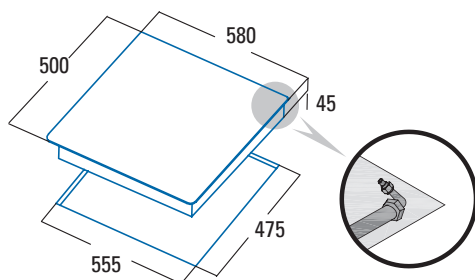

GI 6021 X

GI 6021 X

Cod. **08068308** EAN **8422248067348**

- 3 gas burners:**
 Left: 1 **triple ring**, 3.5kW
 Rear: 1 semi-fast, 1.75kW
 Front: 1 auxiliary, 1kW
- One hand automatic ignition
- Flame failure gas cut off safety system
- Enamelled** Grills/burners
- Suitable for city gas
- Gas inlet position: rear right
- LPG nozzles included in the box
- 58 cm** wide
- Total power 6.25kW**

Code	08068308
EAN	8422248067348
Model	GI 6021 X
Type (Glass /St.Steel /Enamelled)	St.Steel
Product fiche	
Suitable for City Gas	√
Suitable for LPG	-
Number of burners	3
Triple ring power [kW]	3,5
Fast power [kW]	
Semi-fast power [kW]	1,75
Semi-fast power [kW]	
Auxilliar power [kW]	1
Dimensions	
Appliance width [mm]	580
Appliance depth [mm]	500
Appliance height [mm]	45
Built-in width [mm]	555
Built-in depth [mm]	475
Anchor system	Fixation brackets
Characteristics	
Plug-in autoignition	√
Enamelled Grills/Burners	√
Cast Iron Grills/Burners	-
Security	
Safety valve	√
Electrical Connection	
Nominal voltage (V)	220-240
Mains frequency (Hz)	50-60
Product power (kW)	6,25
Accessories	
"LPG butane/natural kit conversor (included)"	√