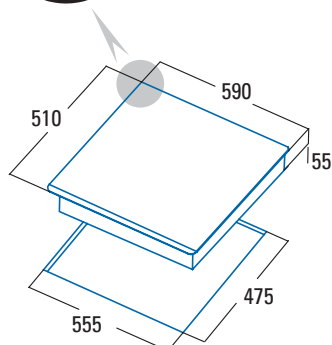

LCI 6021 BK

LCI 6021 BK

Cod. **08068401** EAN **8422248068376**

3 gas burners:

Left: 1 **triple ring** of 3.5kW

Rear Right: 1 semi-fast of 1.75kW

Front Right: 1 auxiliary of 1kW

- One hand automatic ignition
- Flame failure gas cut off safety system
- Cast iron** Grills/burners
- Suitable for **city gas**
- Gas inlet position: rear left
- LPG nozzles included in the box
- 59 cm** wide
- Total power 6.25kW**

Code	08068401
EAN	8422248068376
Model	LCI 6021 BK
Type (Glass /St.Steel /Enamelled)	Glass
Product fiche	
Suitable for City Gas	√
Suitable for LPG	-
Number of burners	3
Triple ring power [kW]	3,5
Fast power [kW]	
Semi-fast power [kW]	1,75
Semi-fast power [kW]	
Auxilliar power [kW]	1
Dimensions	
Appliance width [mm]	580
Appliance depth [mm]	500
Appliance height [mm]	55
Built-in width [mm]	555
Built-in depth [mm]	475
Anchor system	Fixation brackets
Characteristics	
Plug-in autoignition	√
Enamelled Grills/Burners	-
Cast Iron Grills/Burners	√
Security	
Safety valve	√
Electrical Connection	
Nominal voltage (V)	220-240
Mains frequency (Hz)	50-60
Product power (kW)	6,25
Accessories	
"LPG butane/natural kit conversor (included)"	√