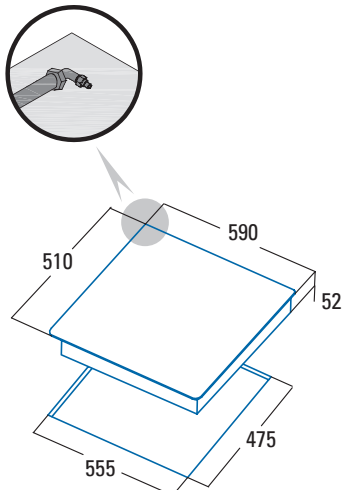

CCI 6021 BK

CCI 6021 BK

Cod. **08068501** EAN **8422248073707**

3 gas burners:

- Left: 1 **triple ring** of 3.5kW
- Rear Right: 1 semi-fast of 1.75kW
- Front Right: 1 auxiliary of 1kW

- One hand automatic ignition
- Flame failure gas cut off safety system
- Cast iron** Grills/burners
- Suitable for **city gas**
- Gas inlet position: rear left
- LPG nozzles included in the box
- 59 cm** wide
- Total power 6.25kW**

Code	08068501
EAN	8422248073707
Model	CCI 6021 BK
Type (Glass /St.Steel /Enamelled)	Glass
Product fiche	
Suitable for City Gas	√
Suitable for LPG	-
Number of burners	3
Triple ring power [kW]	3,5
Fast power [kW]	
Semi-fast power [kW]	1,75
Semi-fast power [kW]	
Auxilliar power [kW]	1
Dimensions	
Appliance width [mm]	590
Appliance depth [mm]	510
Appliance height [mm]	52
Built-in width [mm]	555
Built-in depth [mm]	475
Anchor system	Fixation brackets
Characteristics	
Plug-in autoignition	√
Enamelled Grills/Burners	-
Cast Iron Grills/Burners	√
Security	
Safety valve	√
Electrical Connection	
Nominal voltage (V)	220-240
Mains frequency (Hz)	50-60
Product power (kW)	6,25
Accessories	
"LPG butane/natural kit convensor (included)"	√