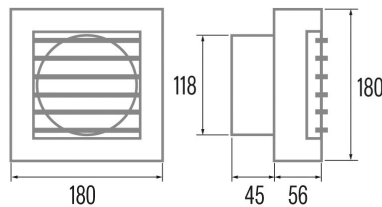

INFORMACIÓN GENERAL

EAN/UPC	8422248110808
Subfamily	Axial

General features

Motor type	AC/SHADED POLE
Motor Model	SP5820
Motor power (W)	20
Lightning Technology	N/A
Light Quantity	N/A
Filter Type	N/A
Number of layers	N/A
Control description	N/A
Power levels	1
Timer	√
Timer Hygro	-
Electronic filter saturation indicator	-
Dimmable lighting	-

Installation

Width (mm)	180
Height (mm)	180
Depth (mm)	101
Total minimum height (mm)	180
Outlet diameter (mm)	118
Anti-return flap included	√

Power connection

Rated voltage (V)	230
Rated frequency (Hz)	50/60
Rated power input (W)	20
Protection against electric shock	Class II
Plug type	No plug

Accessories

Backdraught Shutter	With automatic shutter.

Power and water connection

Rated voltage (V)	230
Rated frequency (Hz)	50/60
Rated power input (W)	20
Protection against electric shock	Class II
Plug type	No plug