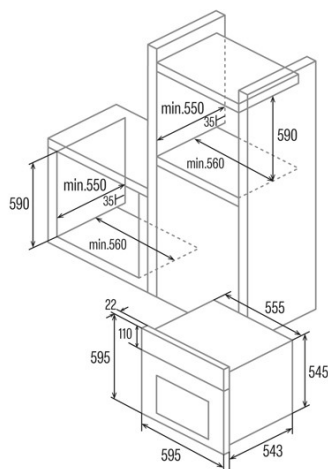

SES 6204 WH

Cod. 07044105

EAN 8422248347730

INFORMACIÓN GENERAL

EAN/UPC	8422248347730
Subfamily	Static

Product fiche

Energy efficiency index (IEE)	95,2
Energy efficiency Class	A
Energy consumption in conventional mode [kWh/cycle]	0,79
Heat source	Electricity
Mass of the appliance [Kg]	26,6
Number of cavities	1
Cavity volume (L)	66

Dimensions

Width (mm)	556
Height (mm)	545
Depth (mm)	548

Controls

Control type	Mechanical
Display	No
Number of functions	4
Functions	Double_Grill;Bottom heating;Top and bottom heating;Grill
Timer	Mechanical
On/Off indicator	√
Thermostat indicator	-
Minimum temperature [°C]	40
Maximum temperature [°C]	240

Characteristics

Cleaning	Aquasmart
Removable inner glass	√
Light type	LED
Number of light bulbs	15
Light bulb power [W]	1
Number of door glasses	2
Door manual lock	√
Soft close	-
Cavity type	Embossed
Side Racks	-
Levels	4
Telescopic guides	No
Convection fan	-