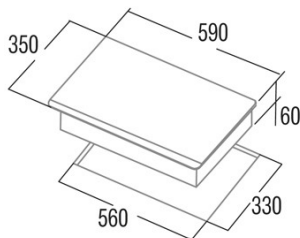

IB2 PLUS BK

Cod. **08027208**

EAN **8422248109420**

INFORMACIÓN GENERAL

EAN/UPC	8422248109420
Subfamily	Induction

Product fiche

Number of cooking zones	2
Zone 1: Technology	Induction
Zone 1: Zone type	Simple
Zone 1: Position	Right
Zone 1: Diameter of the zone (mm)	16
Zone 1: Power (kW)	14
Zone 1: Consumption (Wh / kg)	1851
Zone 2: Technology	Induction
Zone 2: Zone type	Simple
Zone 2: Position	Left
Zone 2: Diameter of the zone (mm)	21
Zone 2: Power (kW)	23
Zone 2: Booster (kW)	1763
Zone 2: Consumption (Wh / kg)	183

Dimensions

Width (mm)	590
Height (mm)	68
Depth (mm)	350
Built-in width (mm)	560
Built-in height (mm)	320
Built-in depth (mm)	88
Easy installation System	Quick Fix

Finishing

Material	Glass
Bevel	Front

Control