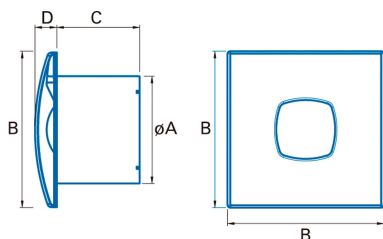

Ø A	B	C	D
SILENTIS 10	98	140	80	22
SILENTIS 12	118	170	95	30
SILENTIS 15	148	190	112	32

INFORMACIÓN GENERAL

EAN/UPC	8422248016643
Subfamily	Axial

General features

Motor type	AC/SHADED POLE
Motor Model	SP5812
Motor power (W)	15
Lightning Technology	N/A
Light Quantity	N/A
Filter Type	N/A
Number of layers	N/A
Control description	N/A
Timer	-
Timer Hygro	-
Electronic filter saturation indicator	-
Dimmable lighting	-
Special features	N/A

Installation

Width (mm)	140
Height (mm)	140
Depth (mm)	102
Total minimum height (mm)	140
Outlet diameter (mm)	98
Easy installation system	No

Power connection

Rated voltage (V)	220-240
Rated frequency (Hz)	50/60
Rated power input (W)	15
Protection against electric shock	Class II
Plug type	No plug

Accessories

Backdraught Shutter	Backdraught shutters incorporated

Power and water connection

Rated voltage (V)	220-240
Rated frequency (Hz)	50/60
Rated power input (W)	15
Protection against electric shock	Class II
Plug type	No plug