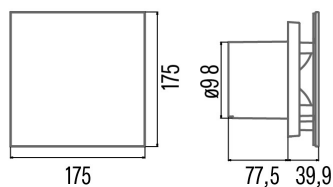

EXTRACTOR, UC-10 GLASS TIMER WHITE

Cod. 01208100

EAN 8422248365215

INFORMACIÓN GENERAL

EAN/UPC	8422248365215
Subfamily	Helicocentrífugal

General features

Control description	Potentiometer
Power levels	1
Timer	√

Installation

Width (mm)	150
Height (mm)	96
Depth (mm)	150
Total minimum height (mm)	18,5
Outlet diameter (mm)	98
Anti-return flap included	√

Power connection

Rated voltage (V)	220-240
Rated frequency (Hz)	50/60
Rated power input (W)	8