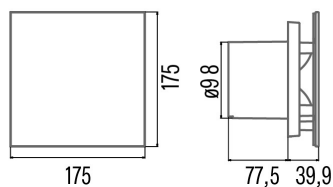

INFORMACIÓN GENERAL

EAN/UPC	8422248365185
Subfamily	Helicocentrífugal

General features

Control description	Potentiometer
Power levels	1

Installation

Width (mm)	150
Height (mm)	96
Depth (mm)	150
Total minimum height (mm)	185
Outlet diameter (mm)	98
Anti-return flap included	√

Power connection

Rated voltage (V)	220-240
Rated frequency (Hz)	50/60
Rated power input (W)	8

Power and water connection

Rated voltage (V)	220-240
Rated frequency (Hz)	50/60
Rated power input (W)	8