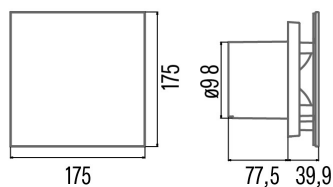

INFORMACIÓN GENERAL

EAN/UPC	8422248365314
Subfamily	Helicocentrífugal

General features

Control description	Potentiometer
Power levels	1
Timer	√

Installation

Width (mm)	150
Height (mm)	96
Depth (mm)	150
Total minimum height (mm)	96
Outlet diameter (mm)	98
Anti-return flap included	√

Power connection

Rated voltage (V)	220-240
Rated frequency (Hz)	50/60
Rated power input (W)	8
Protection against electric shock	Class I

Power and water connection

Rated voltage (V)	220-240
Rated frequency (Hz)	50/60
Rated power input (W)	8
Protection against electric shock	Class I