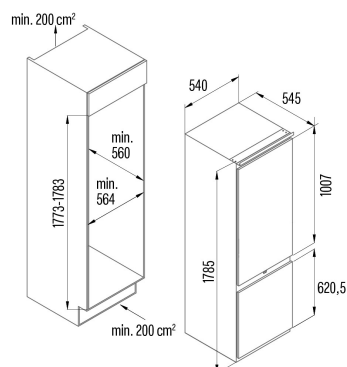

INFORMACIÓN GENERAL

EAN/UPC	8422248373746
Subfamily	Combi

Product fiche according to EU Regulation 2019/2016

Category	7
Energy efficiency class	E
Energy consumption [kWh/year]	223
Refrigerator storage volume [l]	180
Freezer storage volume [l]	68
Star rating	4
Frost-free fridge	√
Frost-free freezer	√
Power cut safe [h]	6
Freezing capacity [kg/24h]	6
Climate class	SN/N/ST/T
Noise emissions [dBA]	35
Installation Type	Built-In

Refrigerator equipment

Number of door balconies	3
Number of glass shelves	4
Drawer for fruits and vegetables	1
Metallic inner decoration	√

Freezer equipment

Number of drawers	3
Number of closed drawers	2

Illumination

Refrigerator Light	√
Freezer Light	-
LED light	√

Power and water connection

Rated voltage (V)	220-240
Rated frequency (Hz)	50
Rated power input (W)	160
Power cord length (m)	2
Plug type	Type F

Control

Type of Control	Electronic
Display	LED
Cooling System	No Frost
Refrigerator electronic temperature regulation	√
Freezer electronic temperature regulation	√
Super cooling Function	√
Super freezing Function	√
Holidays Function	-
Winter-Summer Function	-

Installation

Width (mm)	540
Height (mm)	1785
Depth (mm)	545
Built-in width (mm)	564
Built-in depth (mm)	560
Reversible doors	√
Wheels	-
Door Opening Side	Right