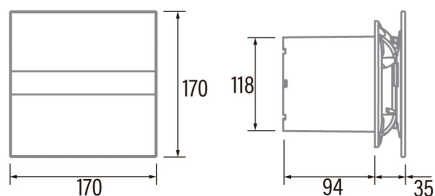

E-120 GT TIMER

Cod. 00901100

EAN 8422248056816

INFORMACIÓN GENERAL

EAN/UPC	8422248056816
Subfamily	Axial

General features

Motor type	AC/SHADED POLE LOW CONSUMPTION
Motor Model	SP5820
Motor power (W)	11
Lightning Technology	N/A
Light Quantity	N/A
Filter Type	N/A
Number of layers	N/A
Control description	Potentiometer
Power levels	N/A
Timer	√
Timer Hygro	-
Electronic filter saturation indicator	-
Dimmable lighting	-

Installation

Width (mm)	170
Height (mm)	170
Depth (mm)	94
Total minimum height (mm)	2300
Outlet diameter (mm)	118
Maximum pressure (Pa)	30
Anti-return flap included	-
Easy installation system	No

Power connection