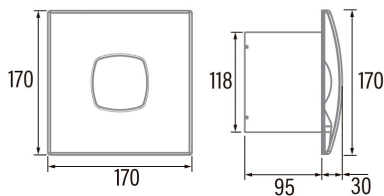

SILENTIS 12 INOX

Cod. 01080300

EAN 8422248016995

INFORMACIÓN GENERAL

EAN/UPC	8422248016995
Subfamily	Axial

General features

Motor type	AC/SHADED POLE
Motor Model	SP5820
Motor power (W)	20
Lightning Technology	N/A
Light Quantity	N/A
Filter Type	N/A
Number of layers	N/A
Control description	N/A
Power levels	N/A
Timer	-
Timer Hygro	-
Electronic filter saturation indicator	-
Dimmable lighting	-

Installation

Width (mm)	170
Height (mm)	170
Depth (mm)	95
Total minimum height (mm)	2300
Outlet diameter (mm)	118
Maximum pressure (Pa)	48
Anti-return flap included	√
Easy installation system	No

Power connection