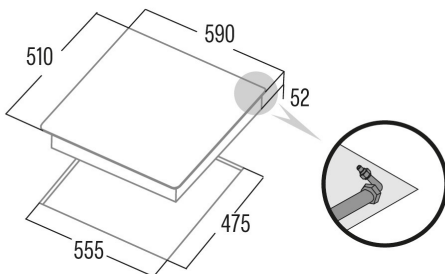

INFORMACIÓN GENERAL

EAN/UPC	8422248058681
Subfamily	Gas

Product fiche

Number of cooking zones	4
Zone 1: Technology	GAS
Zone 1: Zone type	Triple
Zone 1: Position	Front Left
Zone 1: Power (kW)	3,5
Zone 3: Technology	GAS
Zone 3: Zone type	Semirapid
Zone 3: Position	Rear Left
Zone 3: Power (kW)	1,75
Zone 4: Technology	GAS
Zone 4: Zone type	Auxiliary
Zone 4: Position	Front Right
Zone 4: Power (kW)	1
Zone 5: Technology	GAS
Zone 5: Zone type	Semirapid
Zone 5: Position	Rear Right
Zone 5: Power (kW)	1,75

Dimensions

Width (mm)	590
Height (mm)	52
Depth (mm)	510
Built-in width (mm)	555
Built-in depth (mm)	475
Easy installation System	Clamping System

Finishing

Material	Glass
Bevel	No
Frame	No
Cooking supports	Cast Iron

Control

Control type	Mechanical
Control Position	Right Side
Independent control by zone	√
Hidden control	-
Power levels	Gradual
Cooking time programming	-
Countdown alarm	-
Power management	-
Available Power Limits (kW)	No
Connectivity	No
Auto Ignition	220-240V

Security

Security lock	-
Child lock	No
Residual heat indicator	-
Automatic detection of cookware	-
Intelligent detection of cookware	-
Automatic safety shutdown	-
Liquid spill protection	-
Safety Valve	√

Electrical connection

Rated voltage (V)	220-240